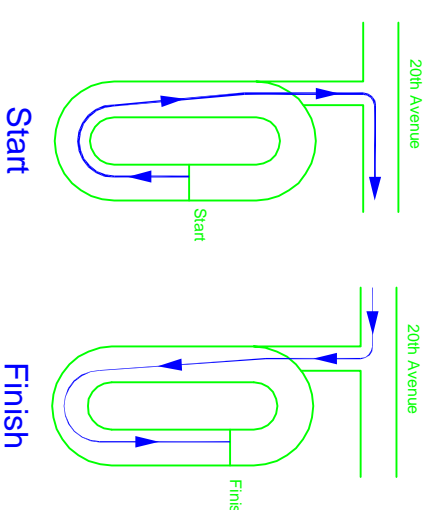

5 km ROUTE

- 5 km ROUTE
- Half Marathon/Ekiden Route
- PARK PARKING
- EKIDEN TRANSITION
- WASHROOM
- WATER STATION
- REGISTRATION, AWARDS, FOOD, WASHROOMS

SOUTH SURREY