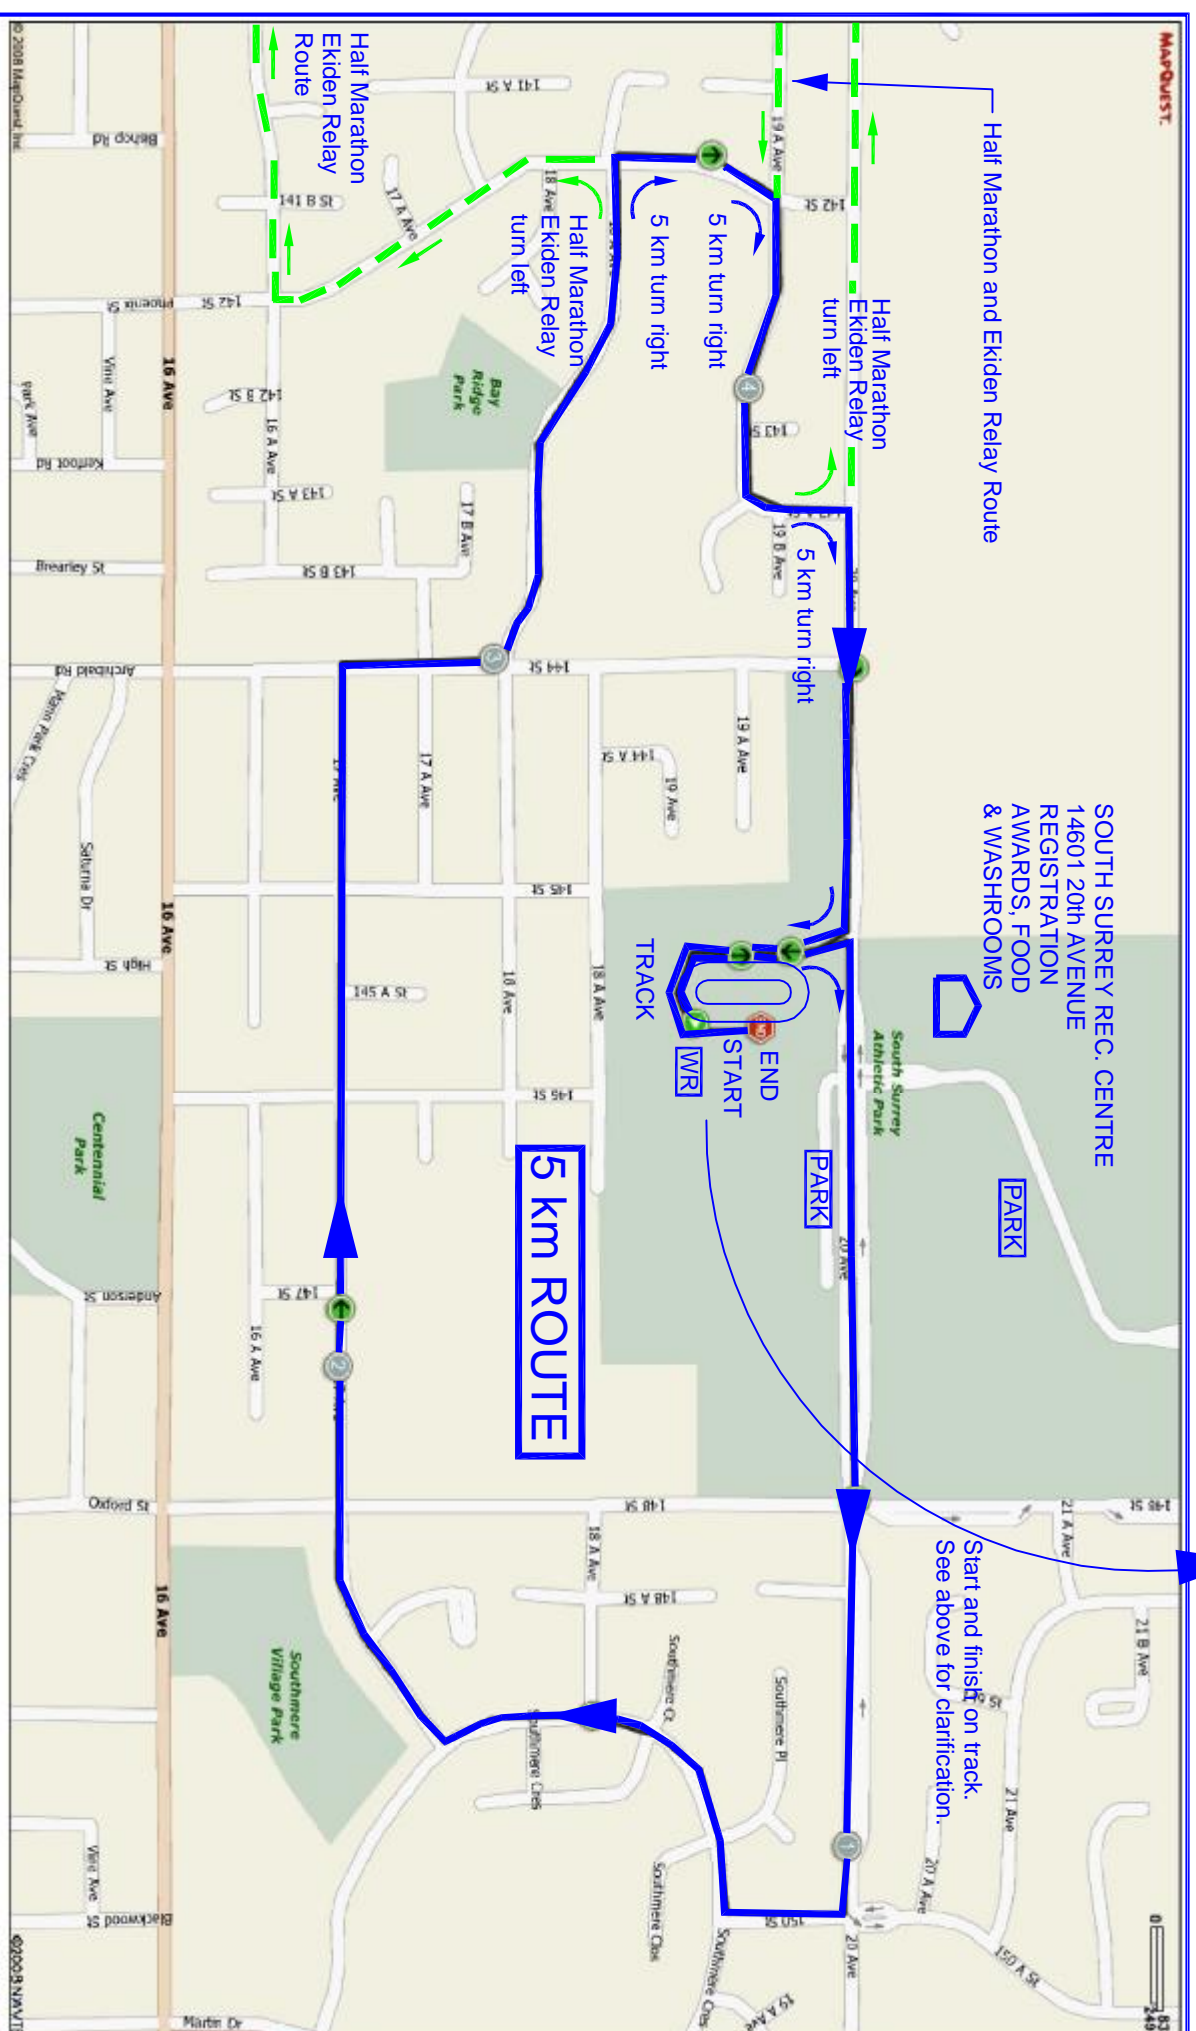

5 km ROUTE

- 5 km ROUTE
- Half Marathon/Ekiden Route
- PARK PARKING
- EKIDEN TRANSITION
- WASHROOM
- WATER STATION
- REGISTRATION, AWARDS, FOOD, WASHROOMS

SOUTH SURREY